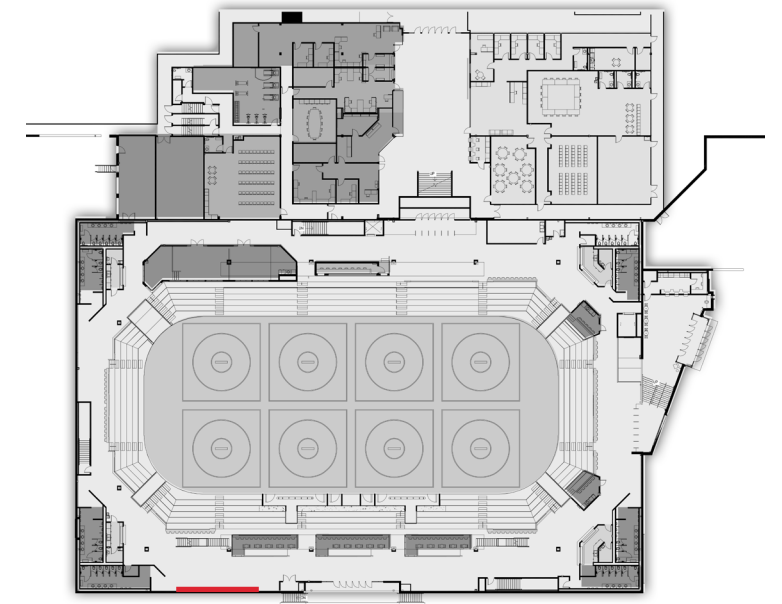

*MINIMUM DOLLAR AMOUNT. HIGHEST AND BEST OFFER WILL BE ACCEPTED

SPONSORSHIP OPPORTUNITIES

LEGEND

- A** ARENA NAMING EXTERIOR SIGNAGE
- B** RINK NAMING
- C** LOBBY
- D** CLUB ROOM
- E** SUITE - QTY: 2
- F** PRESS BOX
- G** CLUB BOX - QTY: 3
- H** DONOR RECOGNITION WALL
- I** PLEXI-GLASS PANES
- J** LOBBY WALL HOCKEY STICKS
- K** CONCESSIONS
- L** COMMUNITY ROOM
- M** OFF-ICE TRAINING/SHOOTING
- N** TEACHING THEATRE
- O** BRICK PAVERS

SPONSORSHIP OPPORTUNITIES

LEGEND

- A** LOCKER ROOM - QTY 8
- B** OFFICIALS LOCKER ROOM
- C** ZAMBONI
- D** WARM-UP AREA

OTHER ARENA USAGE

CONCERT

BASKETBALL/VOLLEYBALL

WRESTLING

BANQUET

ENLARGED DONOR HOCKEY STICK

LEGEND

- A** CLUB ROOM
- B** CLUB BOX
- C** SUITE

LEGEND

- A** ARENA NAMING
- B** ARENA SIGNAGE

LEGEND

- A** ARENA NAMING
- B** ARENA SIGNAGE