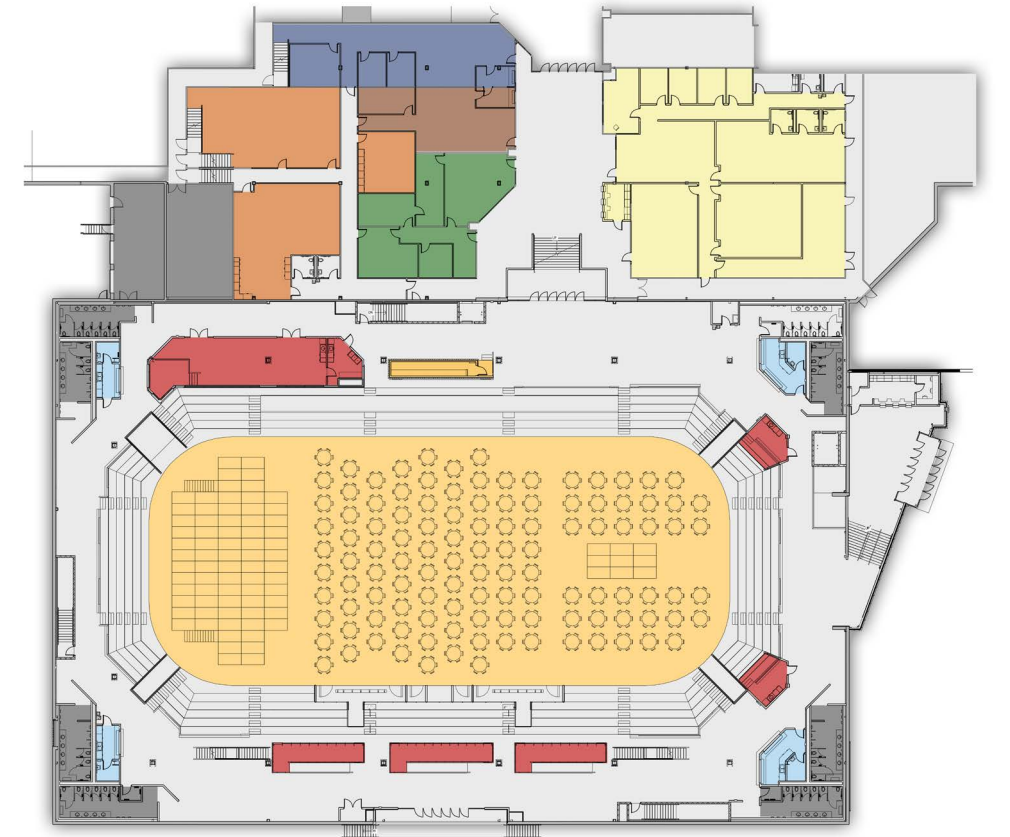

*MINIMUM DOLLAR AMOUNT. HIGHEST AND BEST OFFER WILL BE ACCEPTED

SPONSORSHIP OPPORTUNITIES

LEGEND

- A** ARENA NAMING EXTERIOR SIGNAGE
- B** RINK NAMING
- C** LOBBY
- D** CLUB ROOM
- E** SUITE - QTY: 2
- F** PRESS BOX
- G** CLUB BOX - QTY: 3
- H** DONOR RECOGNITION WALL
- I** PLEXI-GLASS PANES
- J** LOBBY WALL HOCKEY STICKS
- K** CONCESSIONS
- L** COMMUNITY ROOM
- M** OFF-ICE TRAINING/SHOOTING
- N** TEACHING THEATRE
- O** BRICK PAVERS

SPONSORSHIP OPPORTUNITIES

LEGEND

- A** LOCKER ROOM - QTY 8
- B** OFFICIALS LOCKER ROOM
- C** ZAMBONI
- D** WARM-UP AREA

OTHER ARENA USAGE

CONCERT

BASKETBALL/VOLLEYBALL

WRESTLING

BANQUET

ENLARGED DONOR HOCKEY STICK

LEGEND

- A** CLUB ROOM
- B** CLUB BOX
- C** SUITE

LEGEND

- A** ARENA NAMING
- B** ARENA SIGNAGE

LEGEND

- A** ARENA NAMING
- B** ARENA SIGNAGE