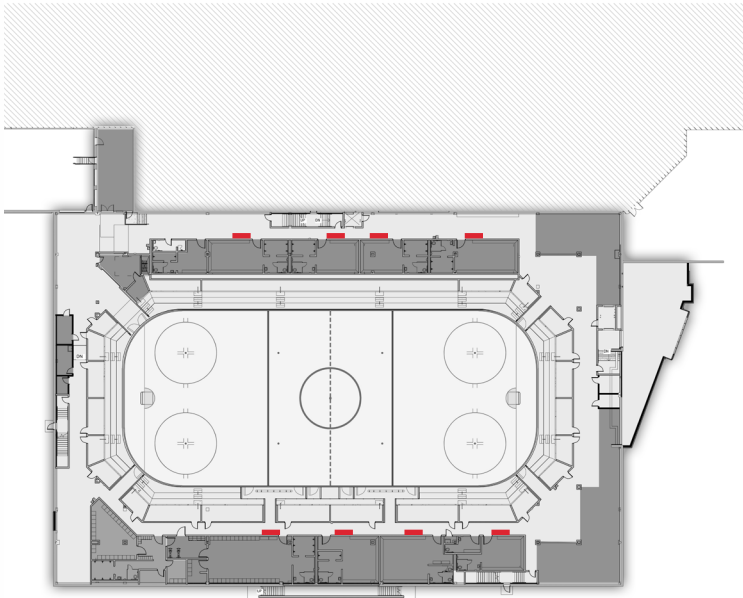

*MINIMUM DOLLAR AMOUNT. HIGHEST AND BEST OFFER WILL BE ACCEPTED

SPONSORSHIP OPPORTUNITIES

LEGEND

- A** ARENA NAMING EXTERIOR SIGNAGE
- B** RINK NAMING
- C** LOBBY
- D** CLUB ROOM
- E** SUITE - QTY: 2
- F** PRESS BOX
- G** CLUB BOX - QTY: 3
- H** DONOR RECOGNITION WALL
- I** PLEXI-GLASS PANES
- J** LOBBY WALL HOCKEY STICKS
- K** CONCESSIONS
- L** COMMUNITY ROOM
- M** OFF-ICE TRAINING/SHOOTING
- N** TEACHING THEATRE
- O** BRICK PAVERS

ENLARGED DONOR HOCKEY STICK

LEGEND

- A** CLUB ROOM
- B** CLUB BOX
- C** SUITE

LEGEND

- A** ARENA NAMING
- B** ARENA SIGNAGE

LEGEND

- A** ARENA NAMING
- B** ARENA SIGNAGE