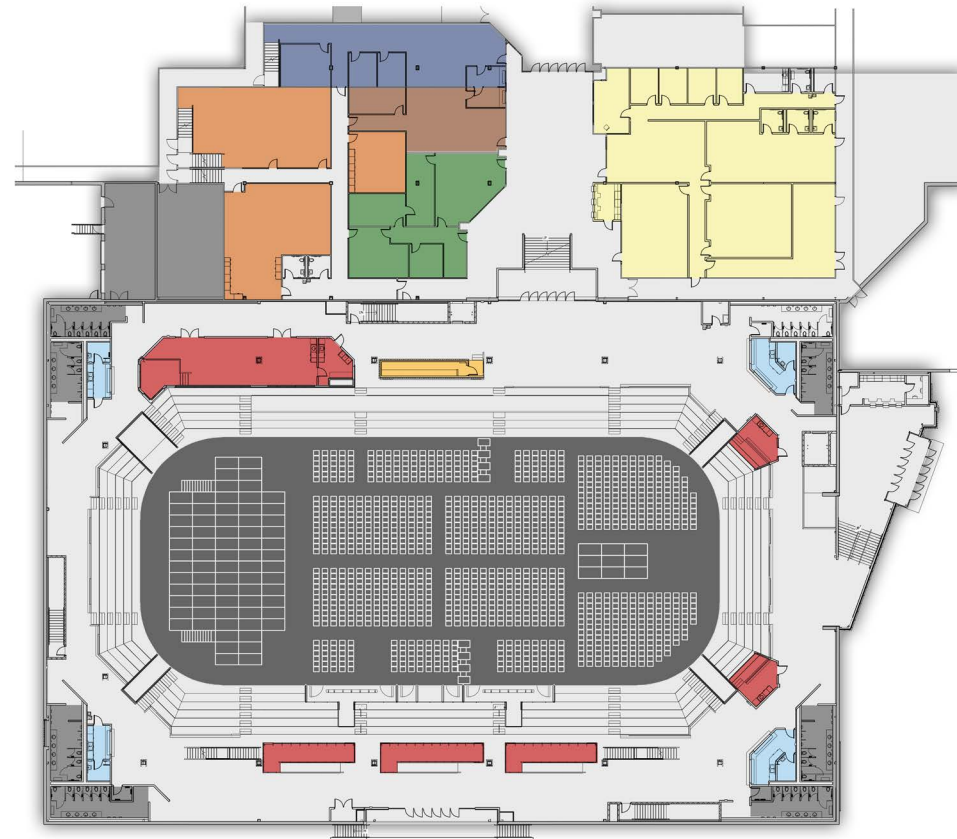

OTHER ARENA USAGE

CONCERT