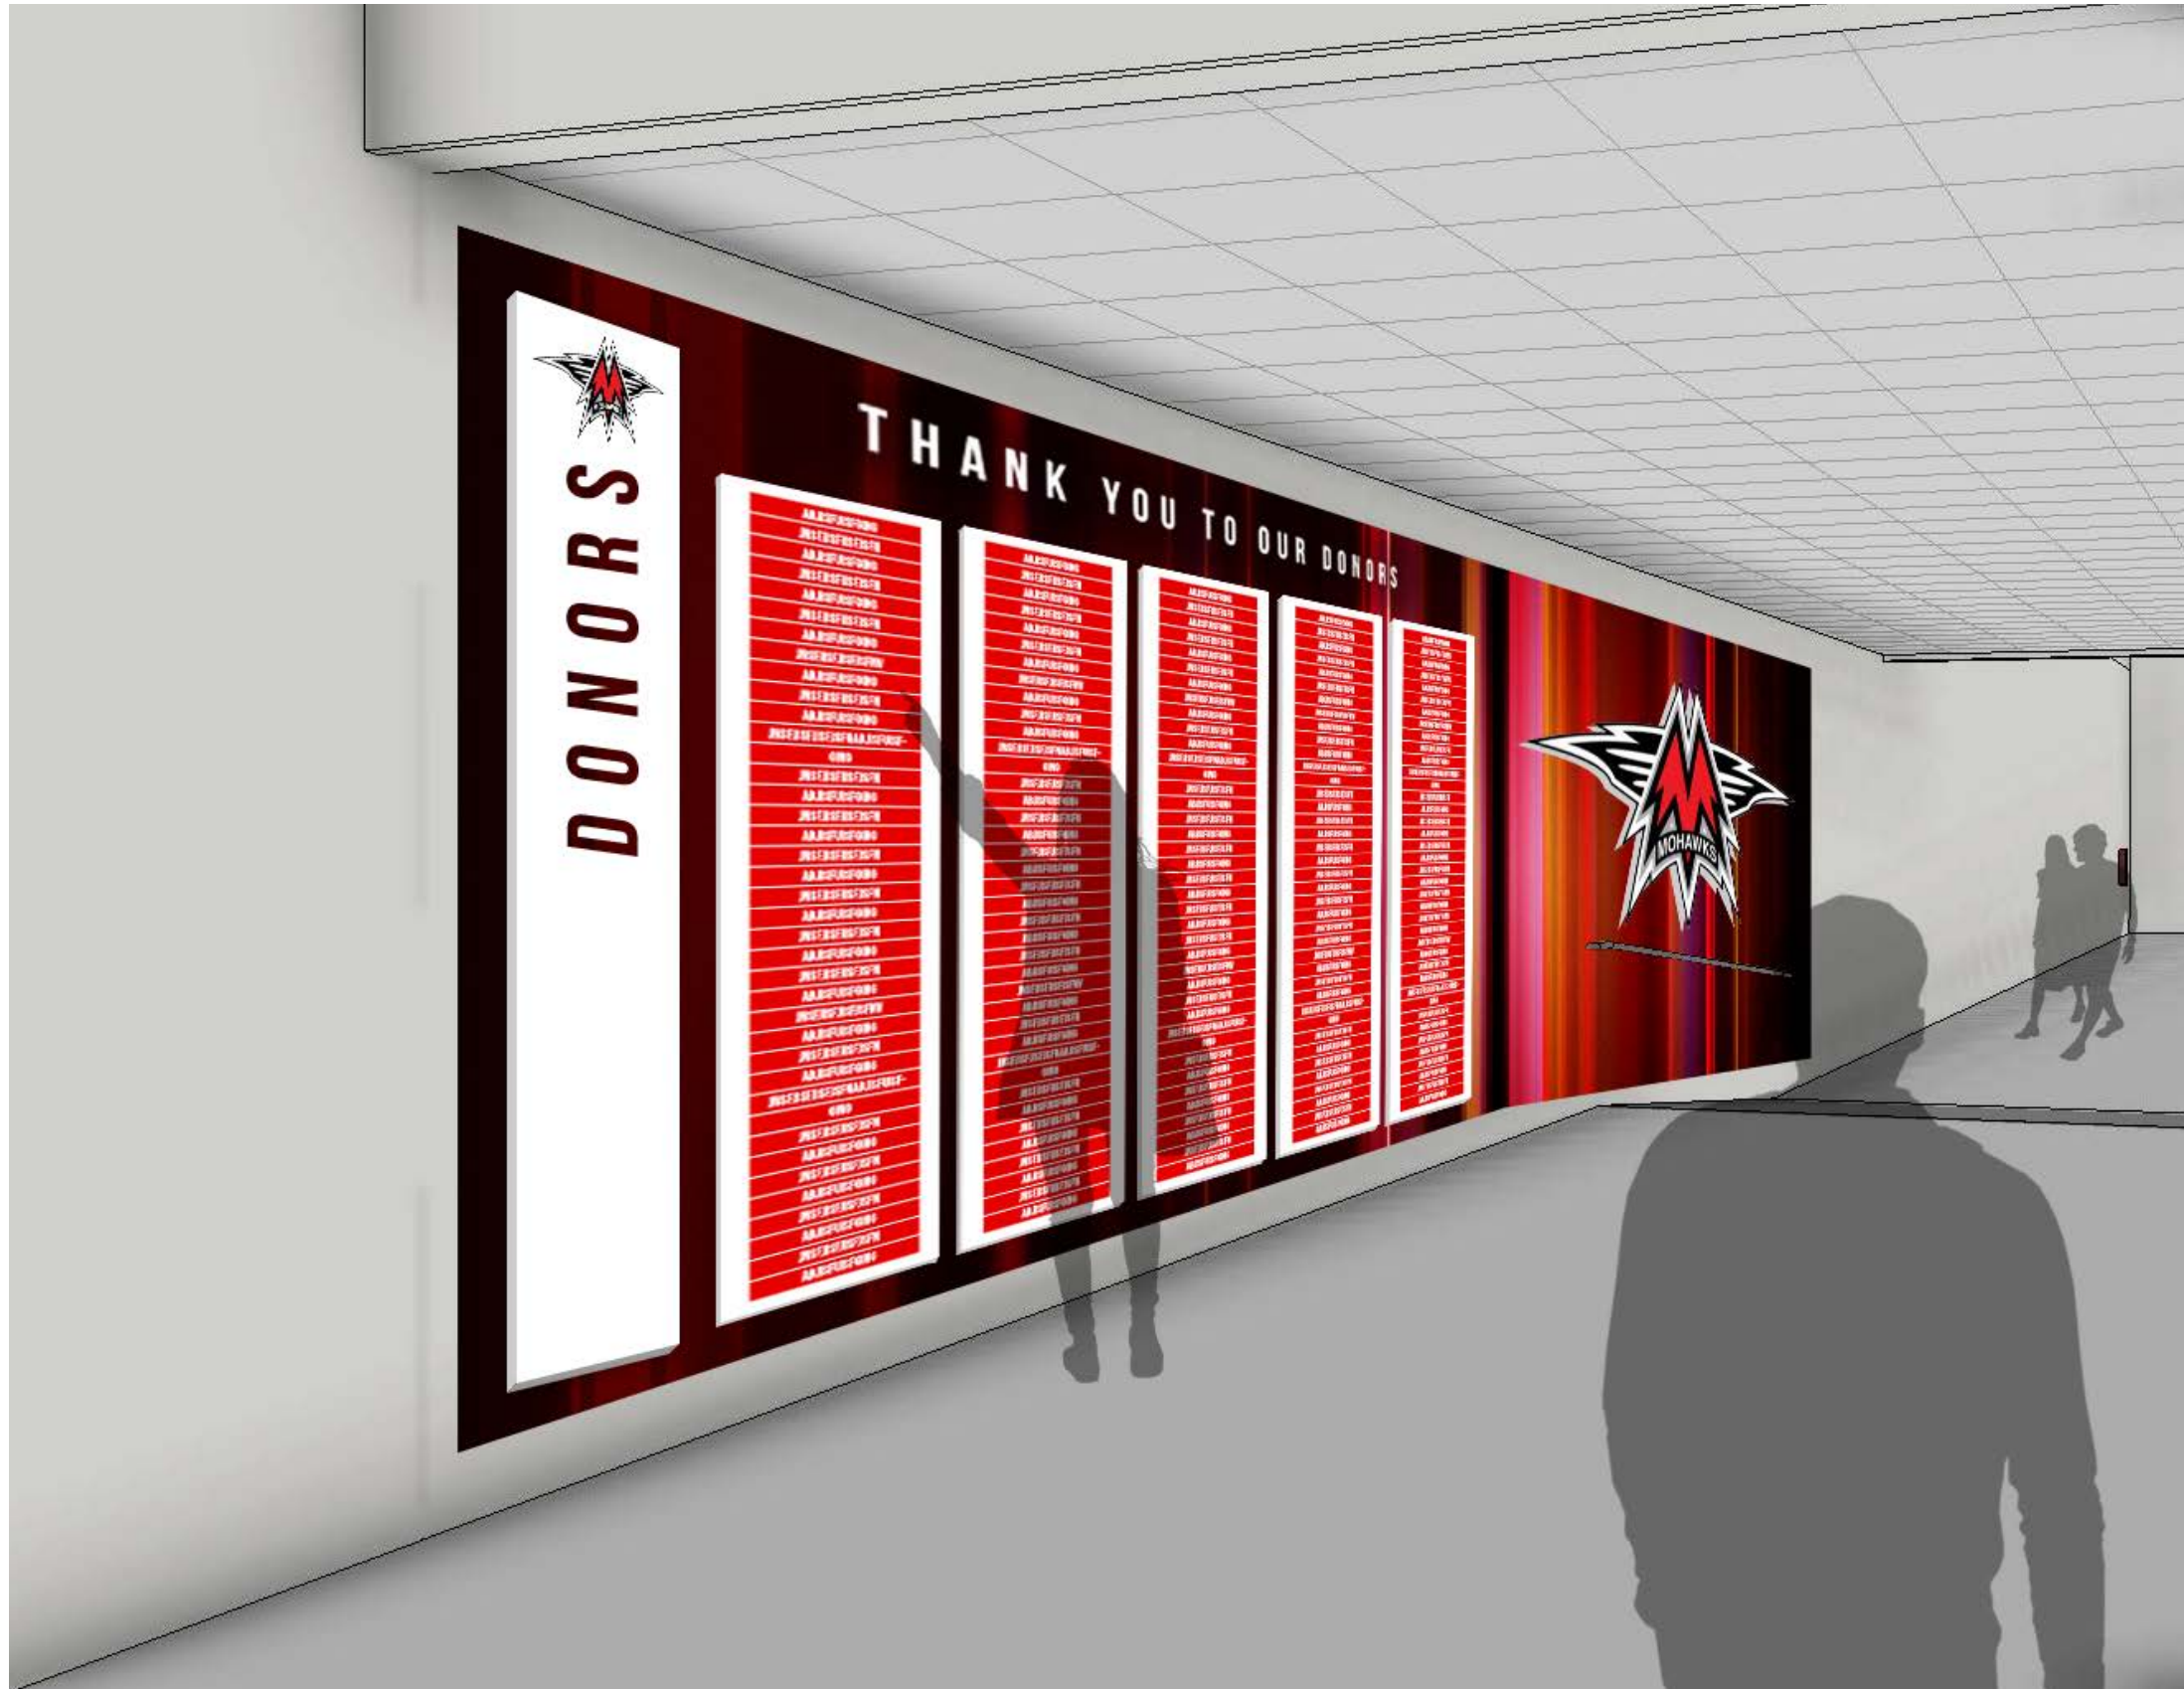

In early 2019, ICON Architectural Group was hired by the City of Mason City and the MCYHA to renovate and redesign the vacant JCPenney store into a 52,500 square foot multipurpose event center/ice arena as part of the City's downtown redevelopment project. The arena will include seating for 2,044 spectators during hockey games, 2,839 for basketball games, and up to 3,412 for concerts and other events that allow floor seating. The new arena will be home to all MCYHA teams, the Mason City Mohawks, the North Iowa Bulls, the figure skating club, and adult recreational leagues.

*MINIMUM DOLLAR AMOUNT. HIGHEST AND BEST OFFER WILL BE ACCEPTED

SPONSORSHIP OPPORTUNITIES

LEGEND

- A** ARENA NAMING EXTERIOR SIGNAGE
- B** RINK NAMING
- C** LOBBY
- D** CLUB ROOM
- E** SUITE - QTY: 2
- F** PRESS BOX
- G** CLUB BOX - QTY: 3
- H** DONOR RECOGNITION WALL
- I** PLEXI-GLASS PANES
- J** LOBBY WALL HOCKEY STICKS
- K** CONCESSIONS
- L** COMMUNITY ROOM
- M** OFF-ICE TRAINING/SHOOTING
- N** TEACHING THEATRE
- O** BRICK PAVERS

SPONSORSHIP OPPORTUNITIES

LEGEND

- A** LOCKER ROOM - QTY 8
- B** OFFICIALS LOCKER ROOM
- C** ZAMBONI
- D** WARM-UP AREA

OTHER ARENA USAGE

CONCERT

BASKETBALL/VOLLEYBALL

WRESTLING

BANQUET

ENLARGED DONOR HOCKEY STICK

LEGEND

- A** CLUB ROOM
- B** CLUB BOX
- C** SUITE

LEGEND

- A** ARENA NAMING
- B** ARENA SIGNAGE

LEGEND

- A** ARENA NAMING
- B** ARENA SIGNAGE