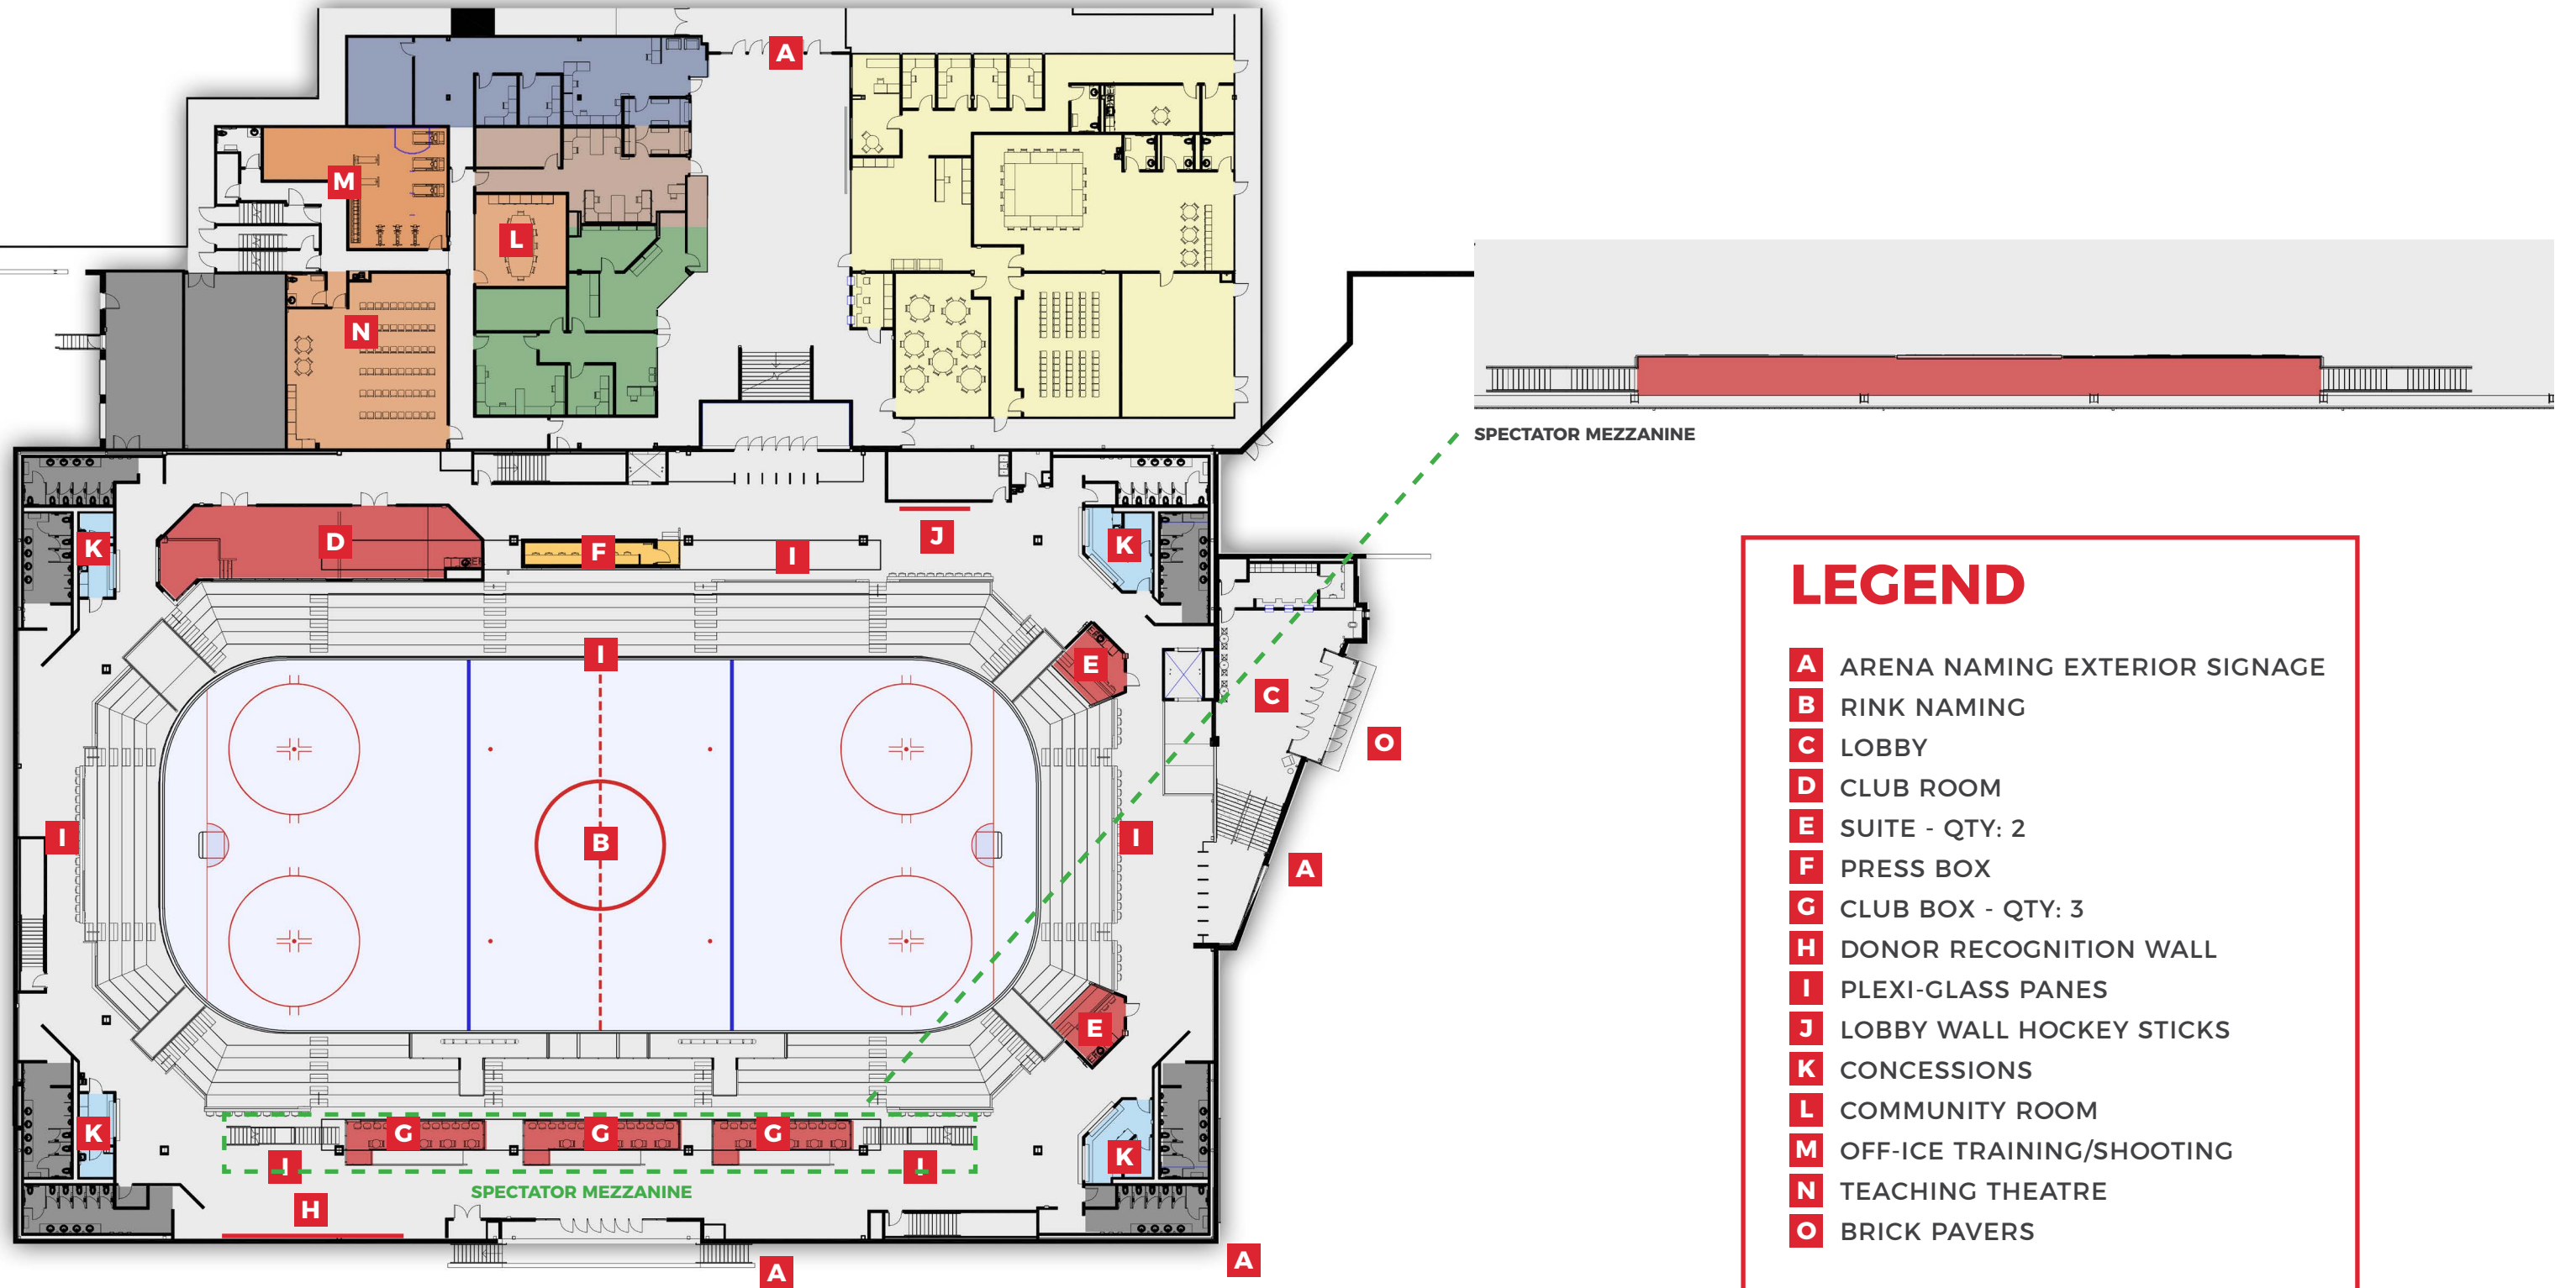

SPONSORSHIP OPPORTUNITIES

LEGEND

- **A** ARENA NAMING EXTERIOR SIGNAGE
- **B** RINK NAMING
- **C** LOBBY
- **D** CLUB ROOM
- **E** SUITE - QTY: 2
- **F** PRESS BOX
- **G** CLUB BOX - QTY: 3
- **H** DONOR RECOGNITION WALL
- **I** PLEXI-GLASS PANES
- **J** LOBBY WALL HOCKEY STICKS
- **K** CONCESSIONS
- **L** COMMUNITY ROOM
- **M** OFF-ICE TRAINING/SHOOTING
- **N** TEACHING THEATRE
- **O** BRICK PAVERS