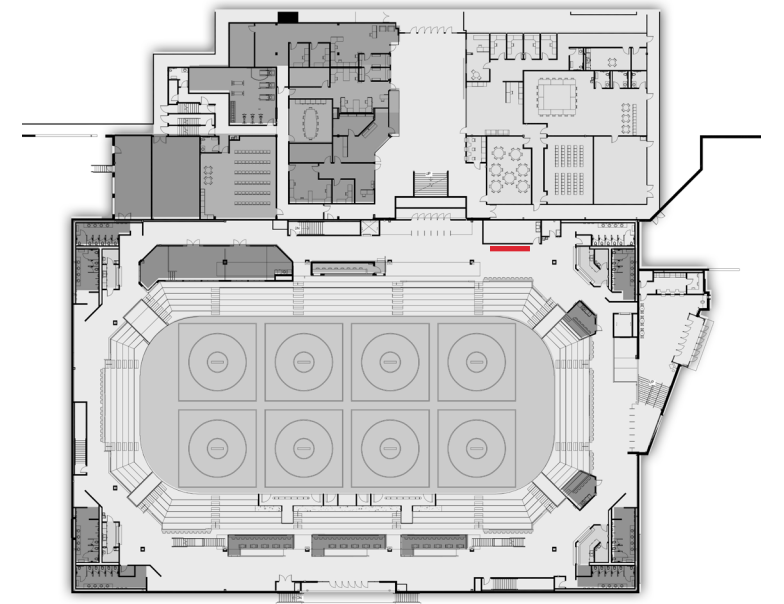

*MINIMUM DOLLAR AMOUNT. HIGHEST AND BEST OFFER WILL BE ACCEPTED

SPONSORSHIP OPPORTUNITIES

LEGEND

- A** ARENA NAMING EXTERIOR SIGNAGE
- B** RINK NAMING
- C** LOBBY
- D** CLUB ROOM
- E** SUITE - QTY: 2
- F** PRESS BOX
- G** CLUB BOX - QTY: 3
- H** DONOR RECOGNITION WALL
- I** PLEXI-GLASS PANES
- J** LOBBY WALL HOCKEY STICKS
- K** CONCESSIONS
- L** COMMUNITY ROOM
- M** OFF-ICE TRAINING/SHOOTING
- N** TEACHING THEATRE
- O** BRICK PAVERS

SPONSORSHIP OPPORTUNITIES

LEGEND

- A** LOCKER ROOM - QTY 8
- B** OFFICIALS LOCKER ROOM
- C** ZAMBONI
- D** WARM-UP AREA

OTHER ARENA USAGE

CONCERT

BASKETBALL/VOLLEYBALL

WRESTLING

BANQUET

ENLARGED DONOR HOCKEY STICK

LEGEND

- A** CLUB ROOM
- B** CLUB BOX
- C** SUITE

LEGEND

- A** ARENA NAMING
- B** ARENA SIGNAGE

LEGEND

- A** ARENA NAMING
- B** ARENA SIGNAGE