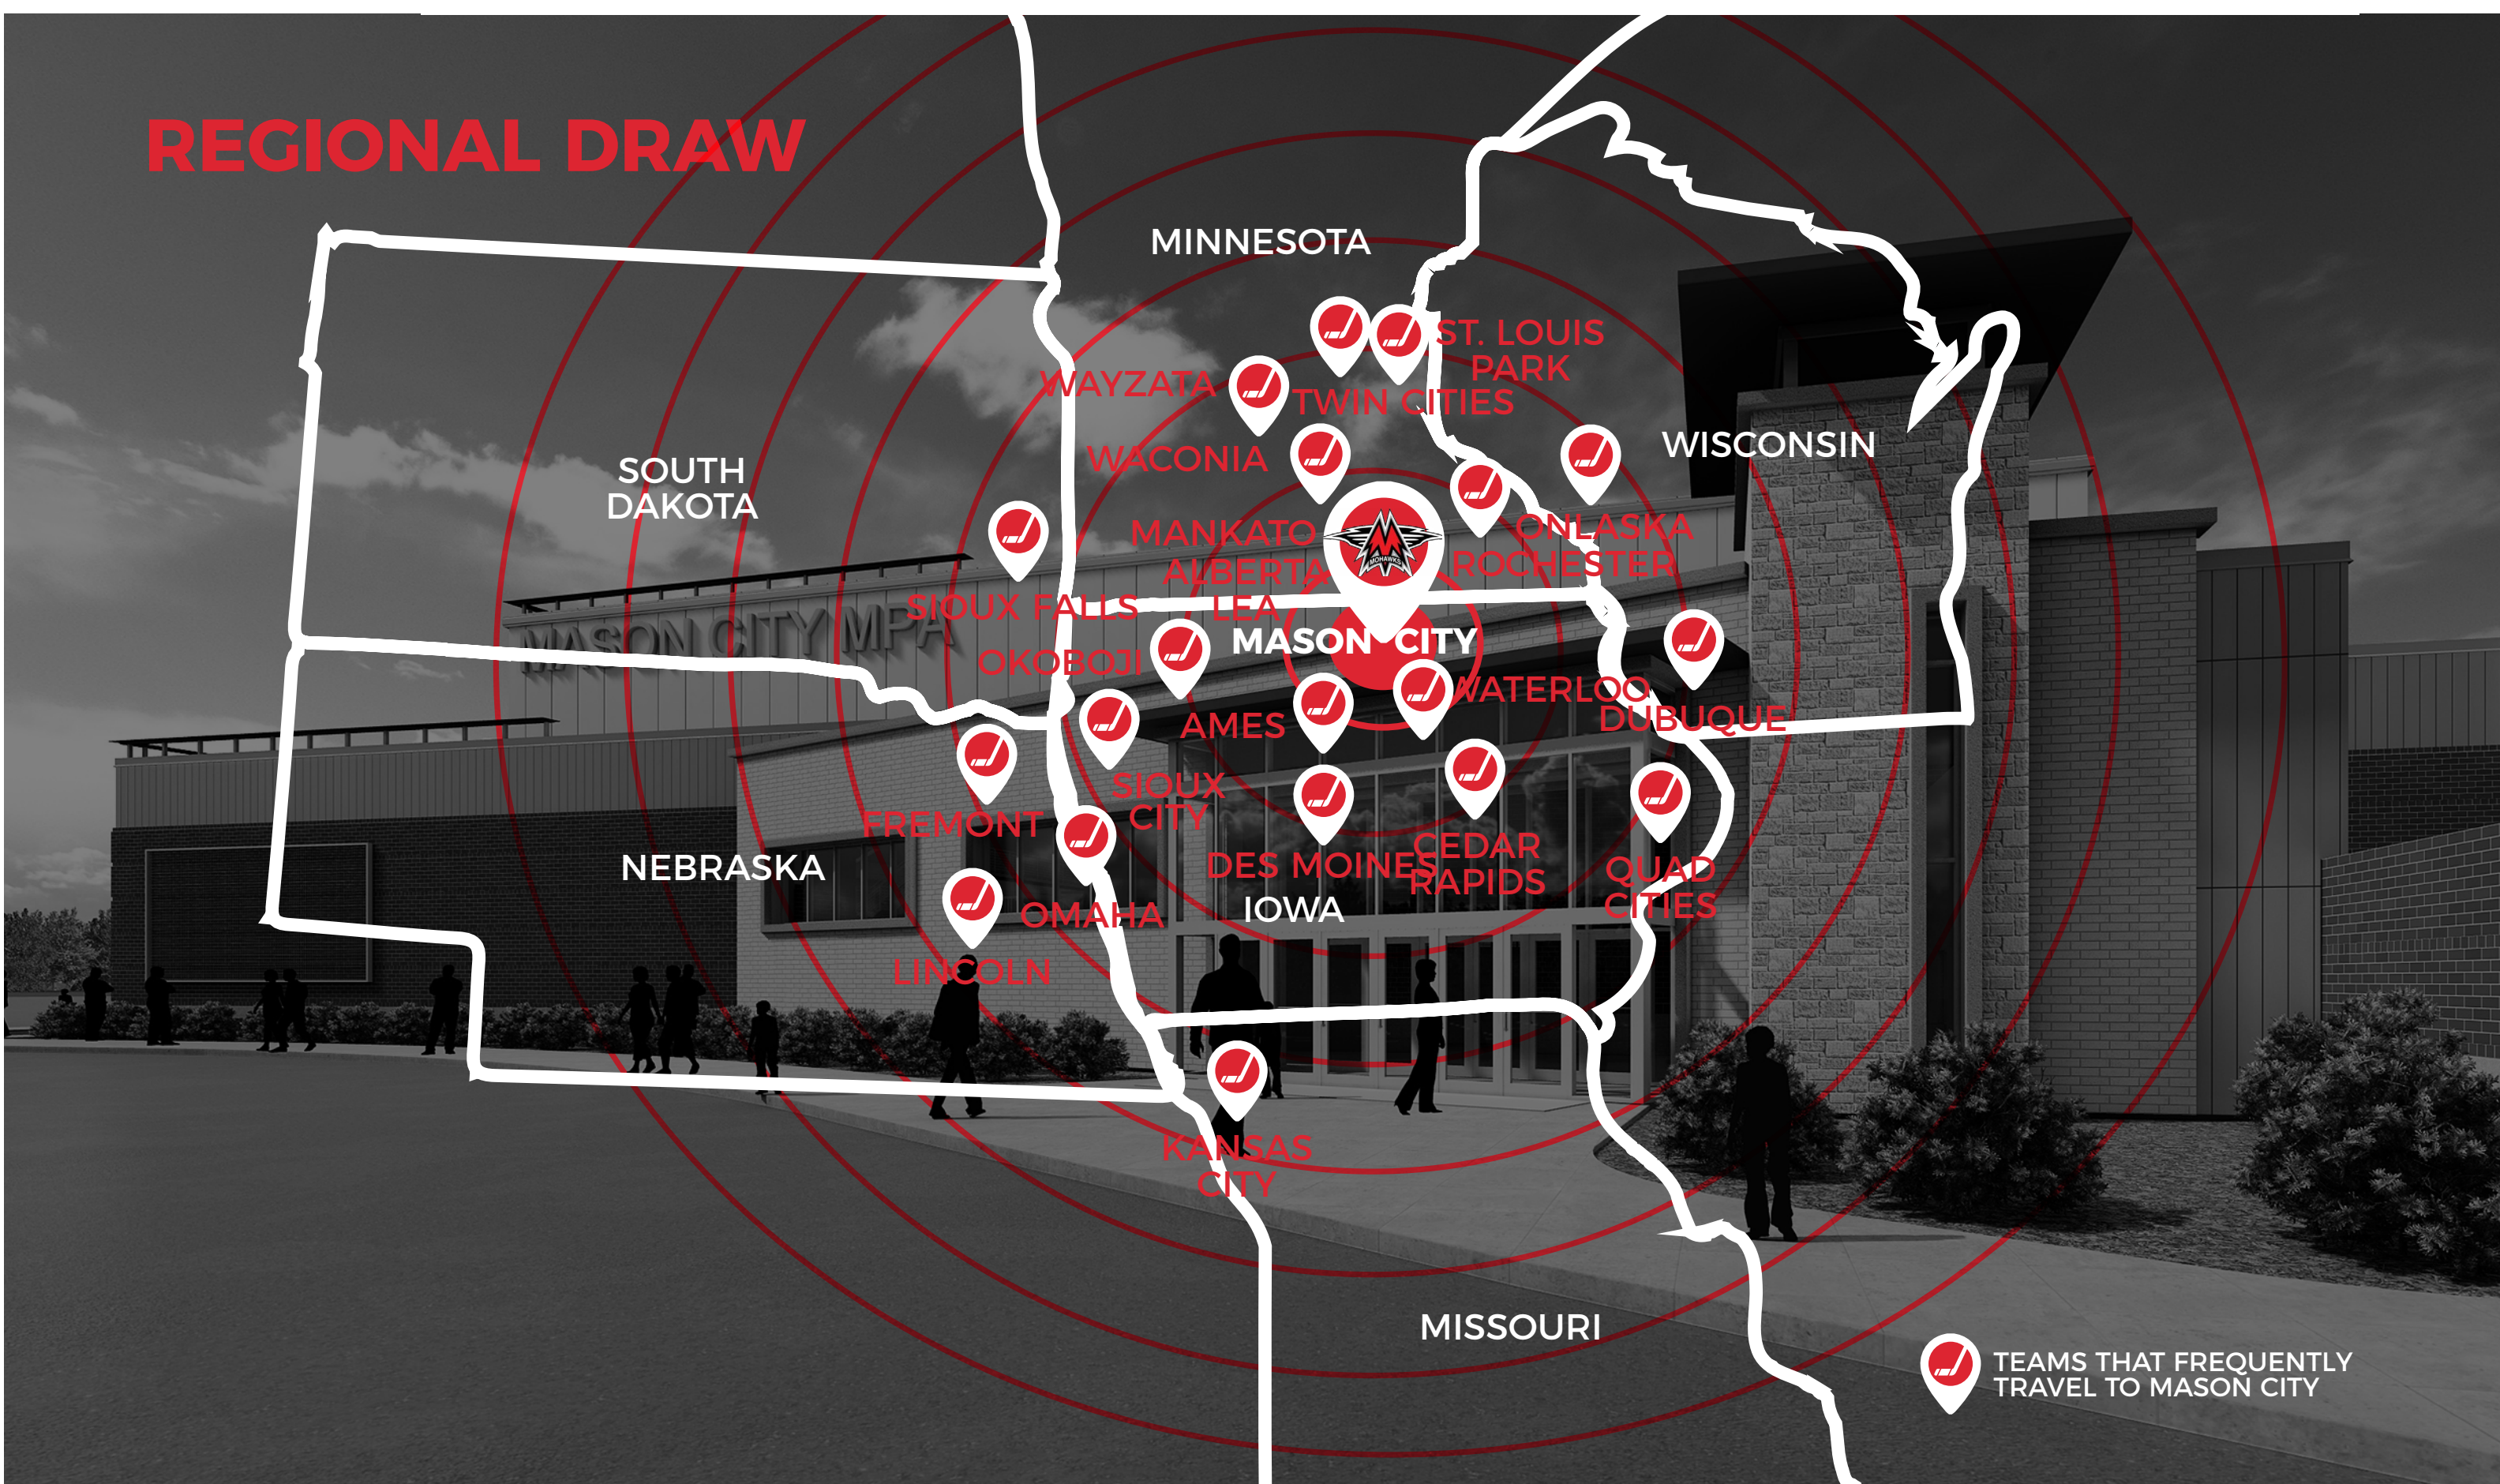

REGIONAL DRAW