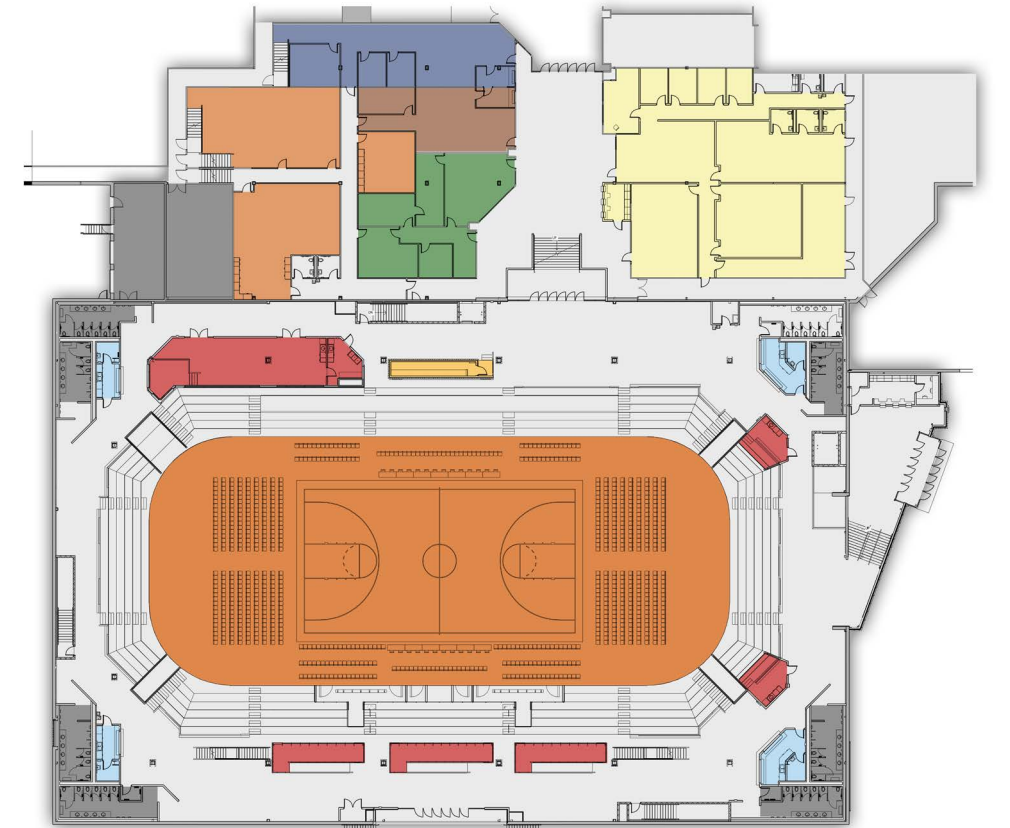

*MINIMUM DOLLAR AMOUNT. HIGHEST AND BEST OFFER WILL BE ACCEPTED

SPONSORSHIP OPPORTUNITIES

LEGEND

- A** ARENA NAMING EXTERIOR SIGNAGE
- B** RINK NAMING
- C** LOBBY
- D** CLUB ROOM
- E** SUITE - QTY: 2
- F** PRESS BOX
- G** CLUB BOX - QTY: 3
- H** DONOR RECOGNITION WALL
- I** PLEXI-GLASS PANES
- J** LOBBY WALL HOCKEY STICKS
- K** CONCESSIONS
- L** COMMUNITY ROOM
- M** OFF-ICE TRAINING/SHOOTING
- N** TEACHING THEATRE
- O** BRICK PAVERS

SPONSORSHIP OPPORTUNITIES

LEGEND

- A** LOCKER ROOM - QTY 8
- B** OFFICIALS LOCKER ROOM
- C** ZAMBONI
- D** WARM-UP AREA

OTHER ARENA USAGE

CONCERT

BASKETBALL/VOLLEYBALL

WRESTLING

BANQUET

ENLARGED DONOR HOCKEY STICK

LEGEND

- A** CLUB ROOM
- B** CLUB BOX
- C** SUITE

LEGEND

- A** ARENA NAMING
- B** ARENA SIGNAGE

LEGEND

- A** ARENA NAMING
- B** ARENA SIGNAGE