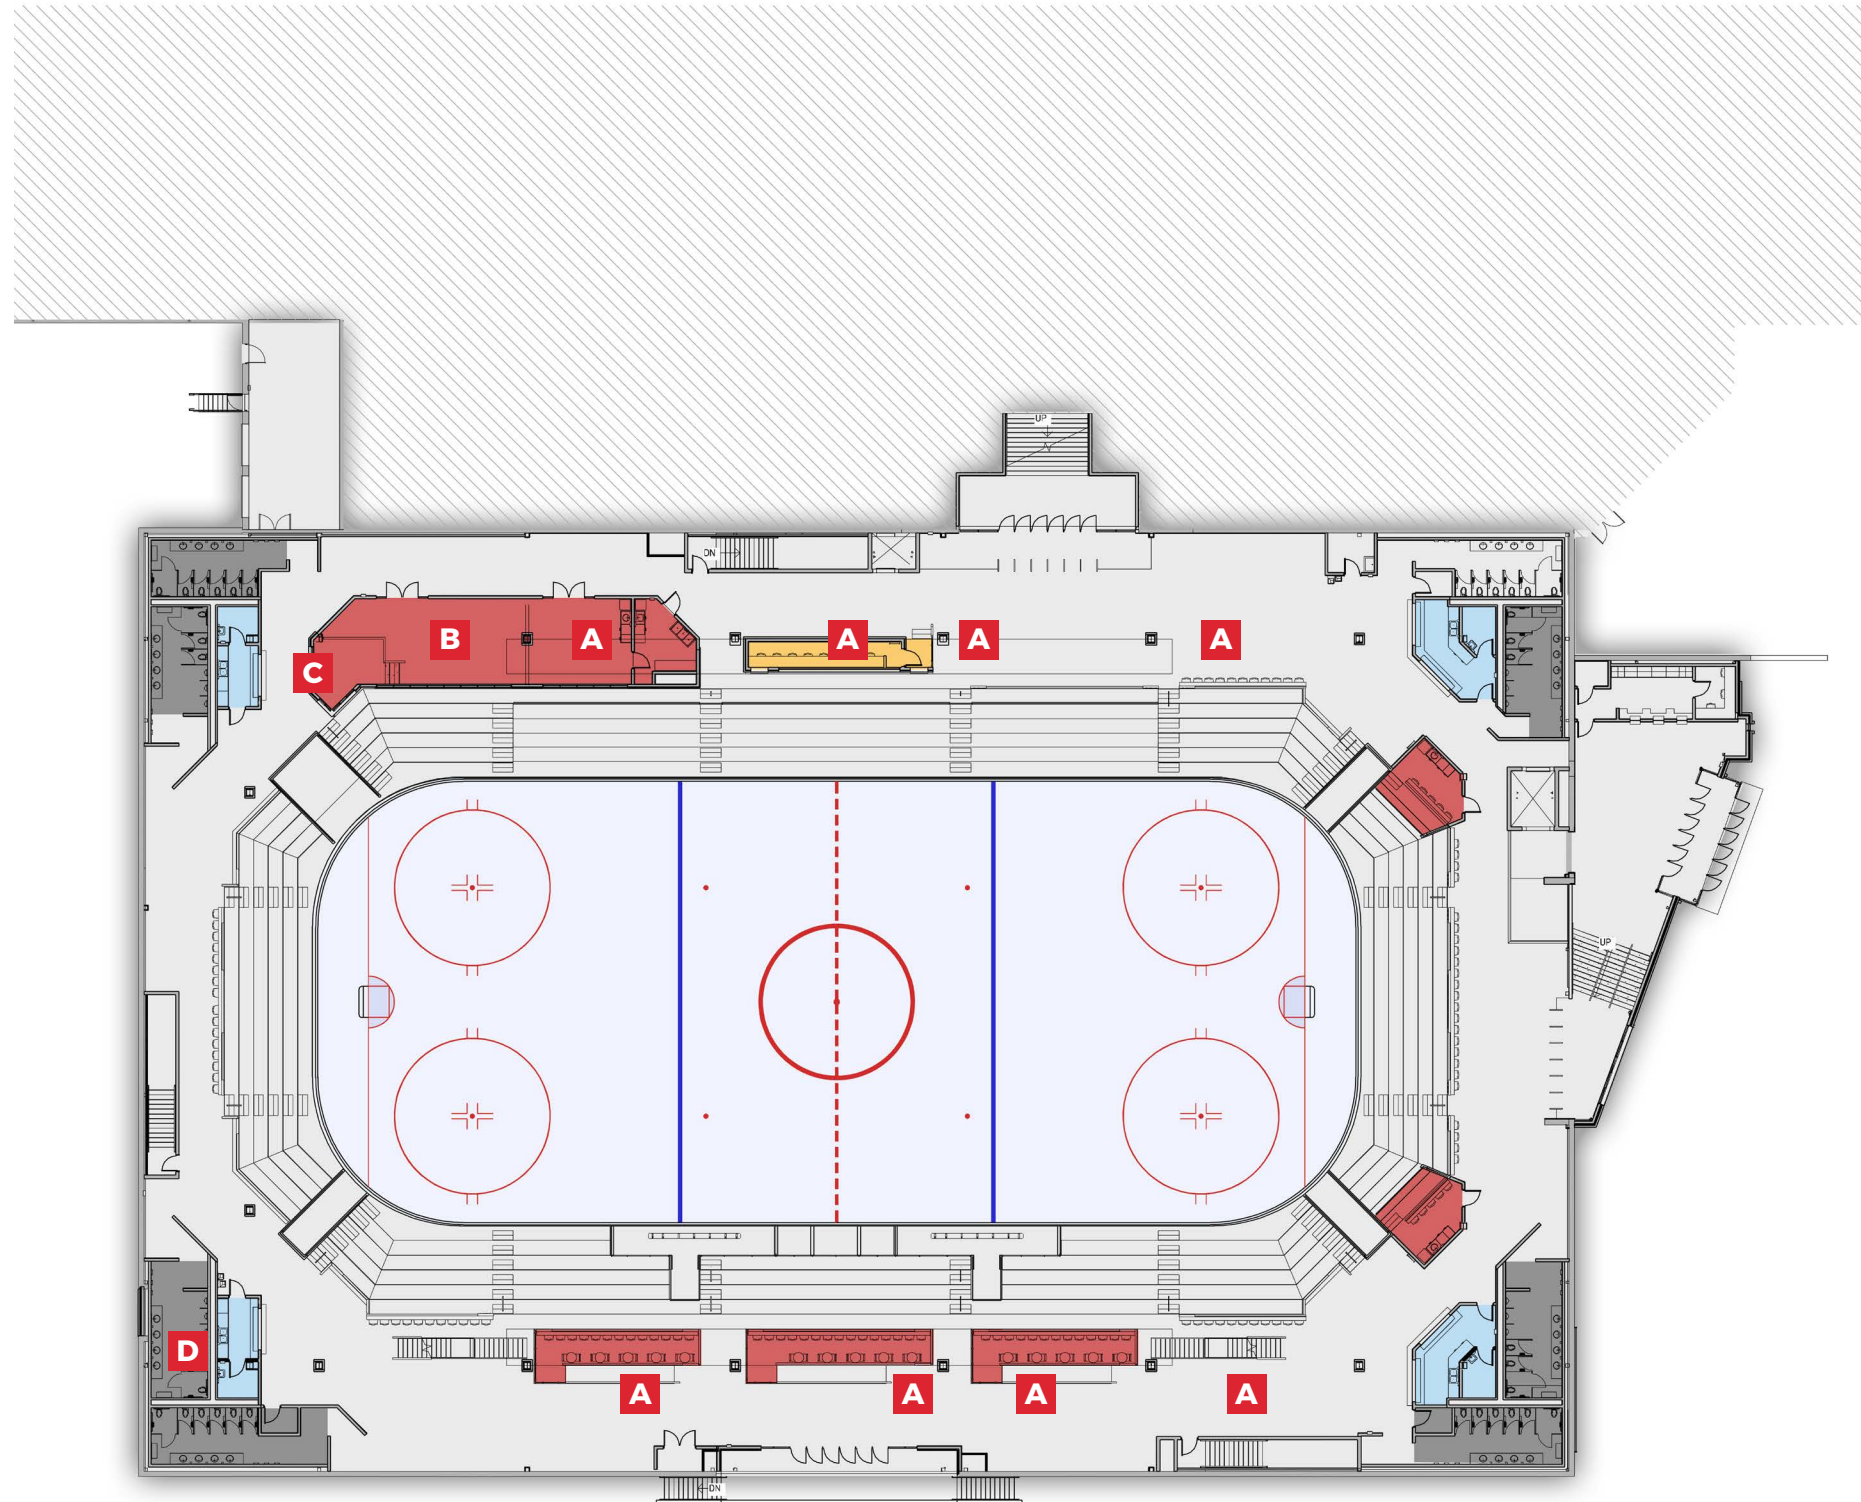

SPONSORSHIP OPPORTUNITIES

LEGEND

- **A** LOCKER ROOM - QTY 8
- **B** OFFICIALS LOCKER ROOM
- **C** ZAMBONI
- **D** WARM-UP AREA