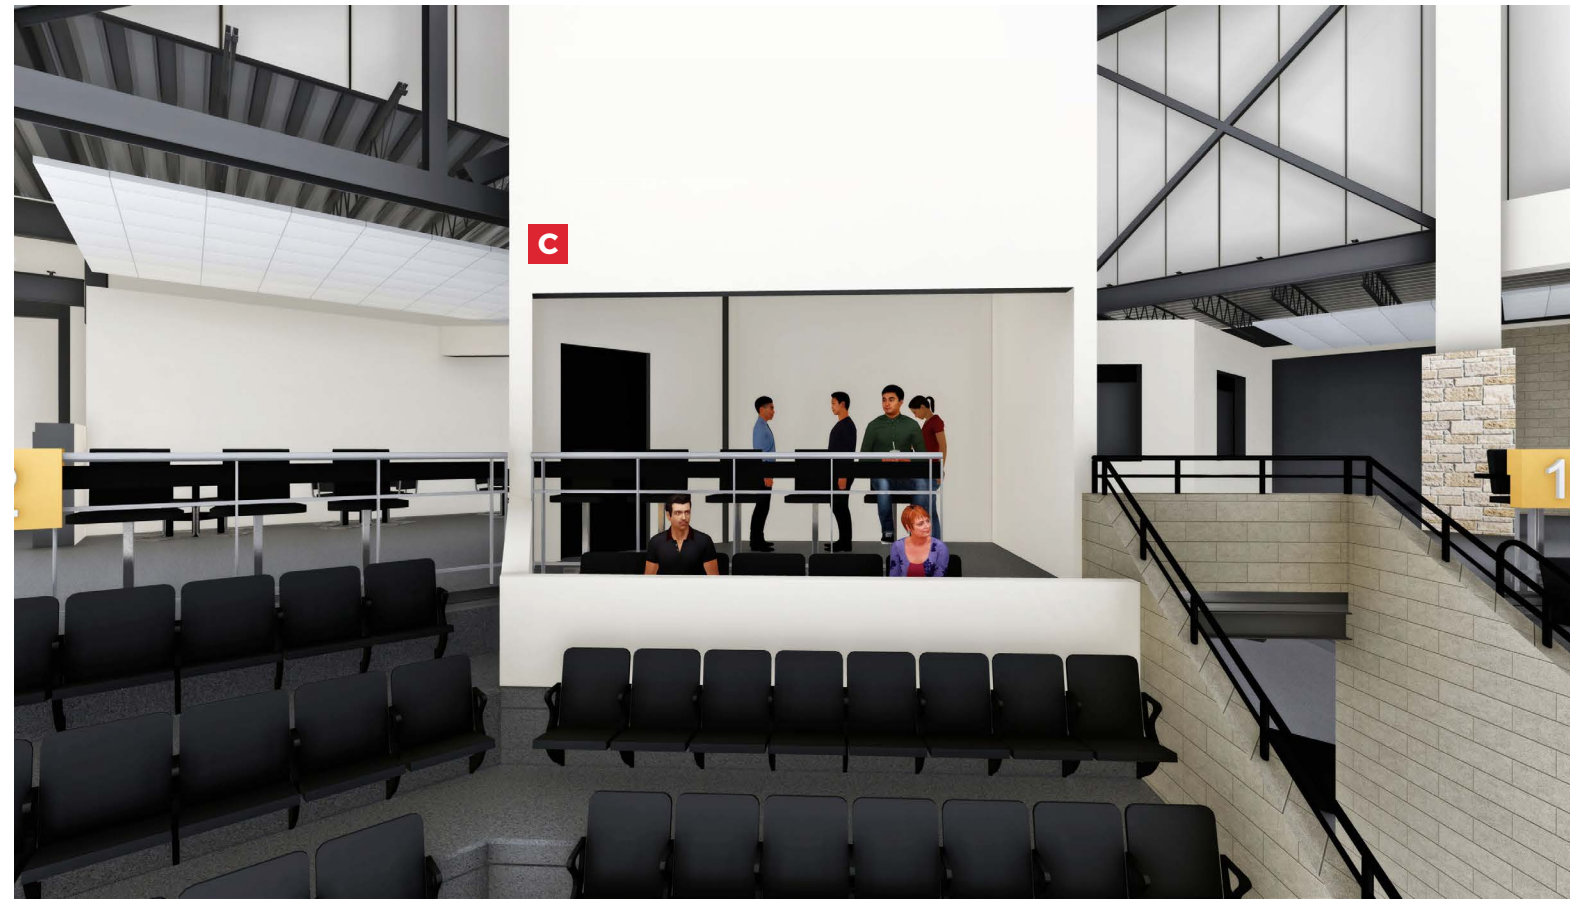

LEGEND

- **A** CLUB ROOM
- **B** CLUB BOX
- **C** SUITE